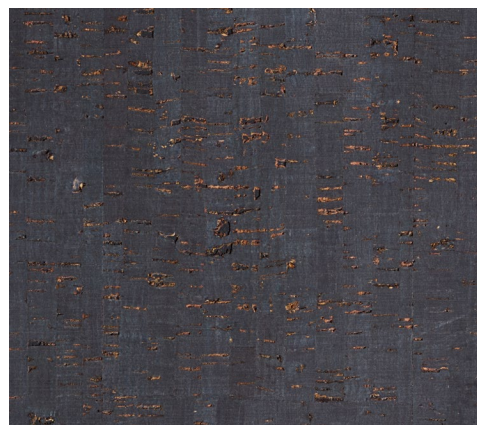

CORK
WALLCOVERING COLLECTION

GREGORIUS | PINEO

GREGORIUS | PINEO

CORK

WALLCOVERING COLLECTION

A natural beauty, Cork is one of the world's most sustainable materials. In a chic palette of seven colors, including a Birch Glint colorway that dazzles in a silver metallic backed paper, Cork's rich, organic texture lends modernity to any interior space.

CRK-211 Birch Glint

CRK-212 Natural Plank

CRK-213 Onyx Marl

CRK-214 Feldspar

CRK-215 Darwin's Ore

CRK-216 Bronzed Tundra

CRK-217 Deep Sea Metal

36" wide and sold in 8 yard increments only. Flammability Rating: ASTM E84 Class A.
Color is shown for reference only. Colors on screen may vary due to monitor display differences.