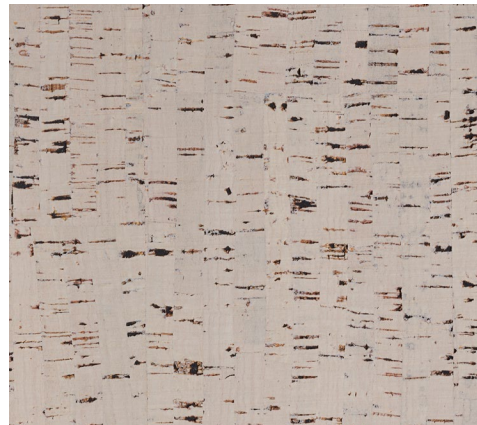

CORK
WALLCOVERING COLLECTION

GREGORIUS | PINEO

GREGORIUS | PINEO

CORK

WALLCOVERING COLLECTION

A natural beauty, Cork is one of the world's most sustainable materials. In a chic palette of seven colors, including a Birch Glint colorway that dazzles in a silver metallic backed paper, Cork's rich, organic texture lends modernity to any interior space.

CRK-211 Birch Glint

CRK-212 Natural Plank

CRK-213 Onyx Marl

CRK-214 Feldspar

CRK-215 Darwin's Ore

CRK-216 Bronzed Tundra

CRK-217 Deep Sea Metal

36" wide and sold in 8 yard increments only. Flammability Rating: ASTM E84 Class A.
Color is shown for reference only. Colors on screen may vary due to monitor display differences.