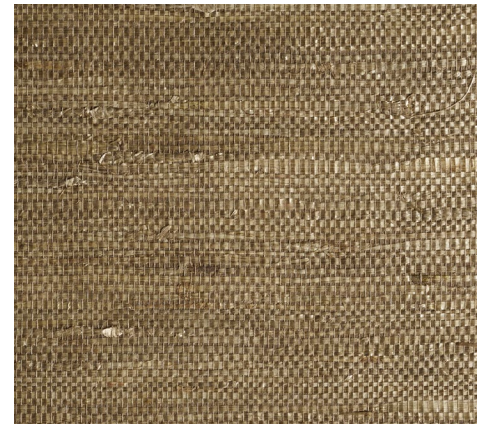

ARROWROOT

WALLCOVERING COLLECTION

GREGORIUS | PINEO

GREGORIUS | PINEO

ARROWROOT

WALLCOVERING COLLECTION

A long, lustrous fiber from wild mountain vines, Arrowroot translates to a wallcovering favored for its distinctive raw texture. We take this durable weave forward with ten modern colors. The result is a strong organic surface, complemented by sophisticated colors and Arrowroot's natural shimmer.

ARW-401 Husk

ARW-402 Millet

ARW-403 Rootstalk

ARW-404 Dried Tendril

ARW-405 Tacca

ARW-406 Tanners Bark

ARW-407 Burnt Adobe

ARW-408 Dublin Rock

ARW-409 Blue Rhizoid

ARW-410 Scorched Indigo

36" wide and sold in 8 yard increments only. Flammability Rating: ASTM E84 Class A.
Color is shown for reference only. Colors on screen may vary due to monitor display differences.