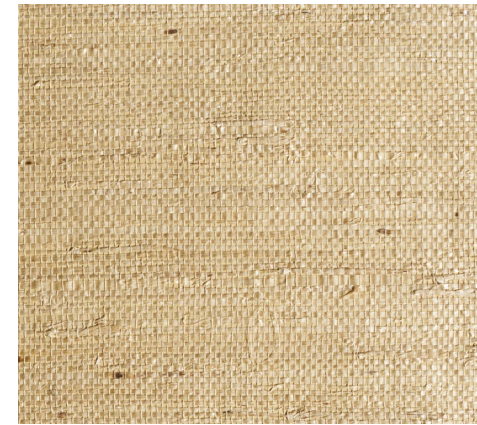

ARROWROOT

WALLCOVERING COLLECTION

GREGORIUS | PINEO

GREGORIUS | PINEO

ARROWROOT

WALLCOVERING COLLECTION

A long, lustrous fiber from wild mountain vines, Arrowroot translates to a wallcovering favored for its distinctive raw texture. We take this durable weave forward with ten modern colors. The result is a strong organic surface, complemented by sophisticated colors and Arrowroot's natural shimmer.

ARW-401 Husk

ARW-402 Millet

ARW-403 Rootstalk

ARW-404 Dried Tendril

ARW-405 Tacca

ARW-406 Tanners Bark

ARW-407 Burnt Adobe

ARW-408 Dublin Rock

ARW-409 Blue Rhizoid

ARW-410 Scorched Indigo

36" wide and sold in 8 yard increments only. Flammability Rating: ASTM E84 Class A.
Color is shown for reference only. Colors on screen may vary due to monitor display differences.