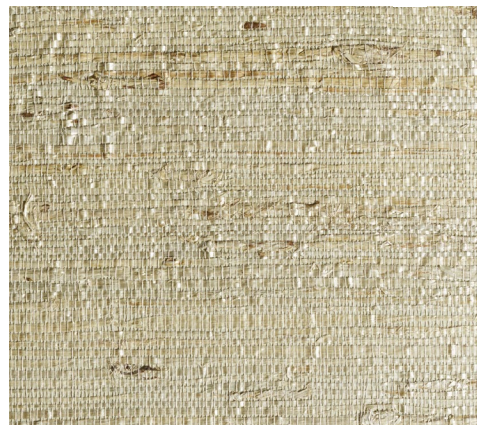

ARROWROOT

WALLCOVERING COLLECTION

GREGORIUS | PINEO

GREGORIUS | PINEO

ARROWROOT

WALLCOVERING COLLECTION

A long, lustrous fiber from wild mountain vines, Arrowroot translates to a wallcovering favored for its distinctive raw texture. We take this durable weave forward with ten modern colors. The result is a strong organic surface, complemented by sophisticated colors and Arrowroot's natural shimmer.

ARW-401 Husk

ARW-402 Millet

ARW-403 Rootstalk

ARW-404 Dried Tendril

ARW-405 Tacca

ARW-406 Tanners Bark

ARW-407 Burnt Adobe

ARW-408 Dublin Rock

ARW-409 Blue Rhizoid

ARW-410 Scorched Indigo

36" wide and sold in 8 yard increments only. Flammability Rating: ASTM E84 Class A.
Color is shown for reference only. Colors on screen may vary due to monitor display differences.