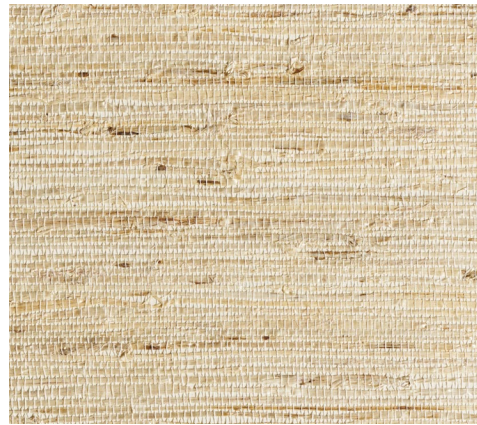

ARROWROOT

WALLCOVERING COLLECTION

GREGORIUS | PINEO

GREGORIUS | PINEO

ARROWROOT

WALLCOVERING COLLECTION

A long, lustrous fiber from wild mountain vines, Arrowroot translates to a wallcovering favored for its distinctive raw texture. We take this durable weave forward with ten modern colors. The result is a strong organic surface, complemented by sophisticated colors and Arrowroot's natural shimmer.

ARW-401 Husk

ARW-402 Millet

ARW-403 Rootstalk

ARW-404 Dried Tendril

ARW-405 Tacca

ARW-406 Tanners Bark

ARW-407 Burnt Adobe

ARW-408 Dublin Rock

ARW-409 Blue Rhizoid

ARW-410 Scorched Indigo

36" wide and sold in 8 yard increments only. Flammability Rating: ASTM E84 Class A.
Color is shown for reference only. Colors on screen may vary due to monitor display differences.