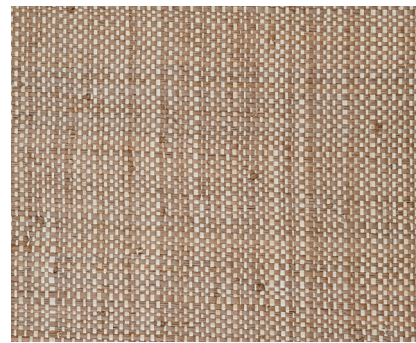

TWO-TONE RAHHA

GREGORIUS PINEO
WALLCOVERING COLLECTION

Handwoven textures
inspired by the raw
beauty of the earth.

COVER IMAGE:
BEACH GREY — TTR-48

GREGORIUSPINEO.COM

TWO-TONE RAFFIA

Handwoven textures inspired by
the raw beauty of the earth.

36" WIDE, SOLD IN 8 YARD INCREMENTS
FLAMMABILITY RATING: ASTM E84 CLASS A

NOIR
TTR-40

WARM DUNE
TTR-41

LATTE
TTR-42

SLATE BLUES
TTR-43

PATINA BLUE
TTR-44

LIGHT STEEL
TTR-45

MONTEREY CYPRESS
TTR-46

ALMOND
TTR-47

TAUPE
TTR-49

CHIFFON MIST
TTR-50

FEATHER
TTR-51

SLATE
RF-30

BEACH GREY
TTR-48