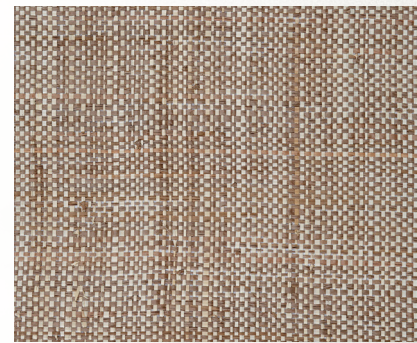

TWO-TONE RAHHA

GREGORIUS PINEO
WALLCOVERING COLLECTION

Handwoven textures
inspired by the raw
beauty of the earth.

COVER IMAGE:
BEACH GREY — TTR-48

GREGORIUSPINEO.COM

TWO-TONE RAFFIA

Handwoven textures inspired by
the raw beauty of the earth.

36" WIDE, SOLD IN 8 YARD INCREMENTS
FLAMMABILITY RATING: ASTM E84 CLASS A

NOIR
TTR-40

WARM DUNE
TTR-41

LATTE
TTR-42

SLATE BLUES
TTR-43

PATINA BLUE
TTR-44

LIGHT STEEL
TTR-45

MONTEREY CYPRESS
TTR-46

ALMOND
TTR-47

TAUPE
TTR-49

CHIFFON MIST
TTR-50

FEATHER
TTR-51

SLATE
RF-30

BEACH GREY
TTR-48