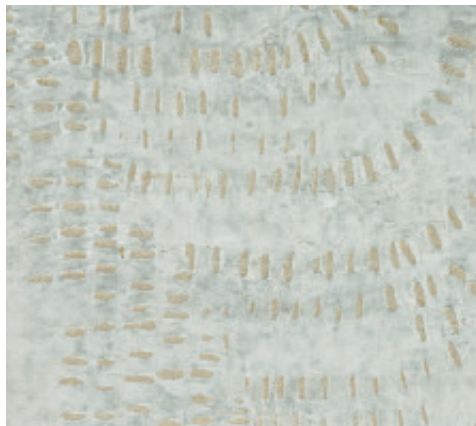

## WALLCOVERING COLLECTION

Tribal plays forward ancient treatments of plasterwork with the modern benefit of sturdiness and flexibility. Each panel is created by hand with layers of customized glazes of color that eventually come together with an expressive screen of hand-rendered art. Once merged, the artist's delicate coaxing of colors and materials yield an emotive surface of texture and depth. Tribal resonates with primitive artistry and at the same time speaks to an intrinsic assertion of community today.

TR-881 Bone

TR-882 Bleached Hide

TR-883 Cowrie Shell

TR-884 Coso Rock

TR-885 Touchstone

TR-886 Inuit

TR-887 Soapstone

TR-888 Benin