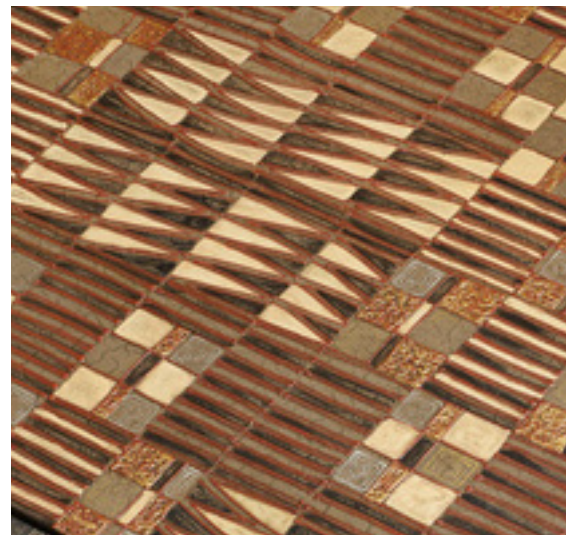

Tribal (Cognac)