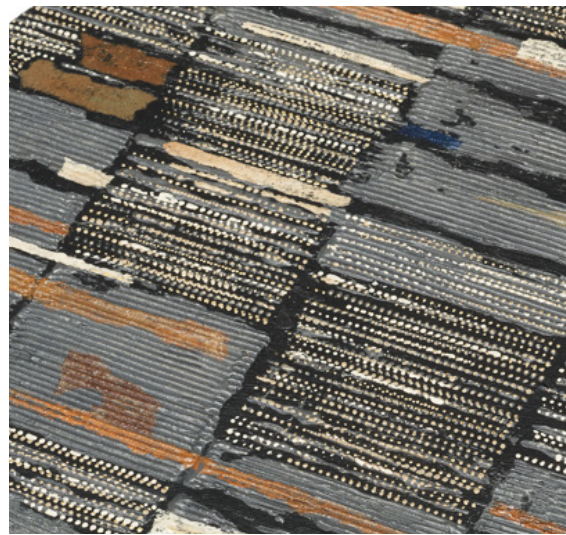

GREGORIUS | PINEO

HAND-RENDERED ARTISTRY

CASCADE

Cascade