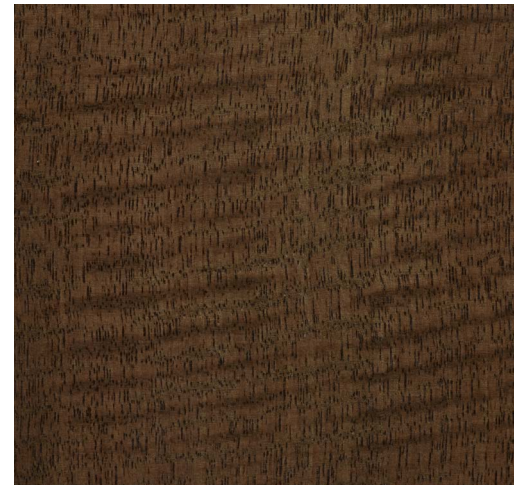

GREGORIUS | PINEO

ANIGRE

EXOTIC SERIES

Slate Grey

Register at gregoriuspineo.com to view pricing for design professionals and learn more.

Montand Desk | Exotic Series: Bleached on Anigre