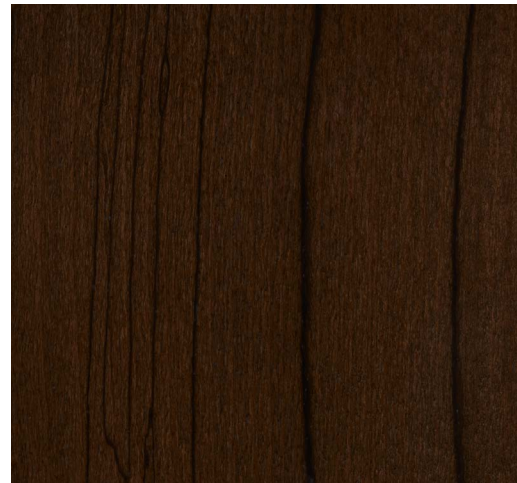

Our finish pairings with **Spalted Beech** complement its random patterns, dark lines, and faint pastel hues. Explicit on Bleached or more subdued on Mink, there's dramatic interest to be revealed.

The striking beauty of **Zebrawood** is a game-changer. Discover an enhancement of its natural state in Bleached or an earning of its stripes in darker tones.

With a natural state of luster, **Anigre** reflects sophistication. Its pattern has nuanced markings and the warmth of the wood invites light into any interior space.

GREGORIUS | PINEO

# SPALTED BEECH

EXOTIC SERIES

Bleached

Dolomite

Slate Grey

Basque

Mink

Register at [gregoriuspineo.com](https://gregoriuspineo.com) to view pricing for design professionals and learn more.