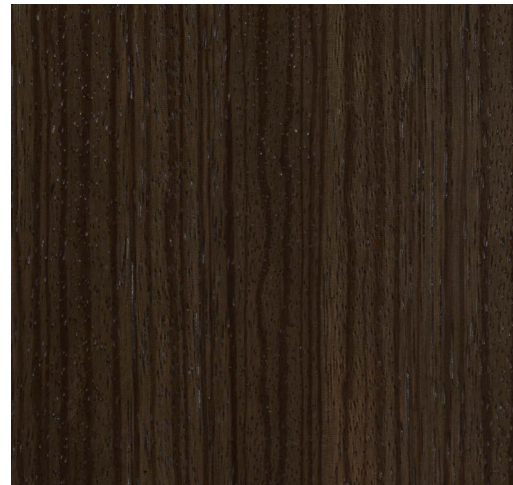

Brontë Table Lamp (large) | Exotic Series: Dolomite on Spalted Beech

GREGORIUS | PINEO

# ZEBRAWOOD

EXOTIC SERIES

Bleached

Dolomite

Slate Grey

Basque

Mink

Register at [gregoriuspineo.com](http://gregoriuspineo.com) to view pricing for design professionals and learn more.