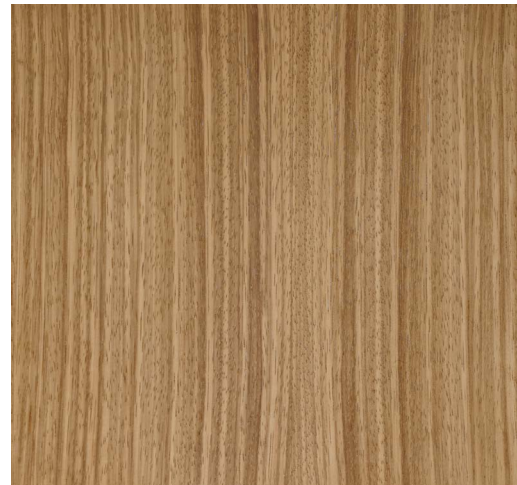

GREGORIUS | PINEO

ZEBRAWOOD

EXOTIC SERIES

Bleached