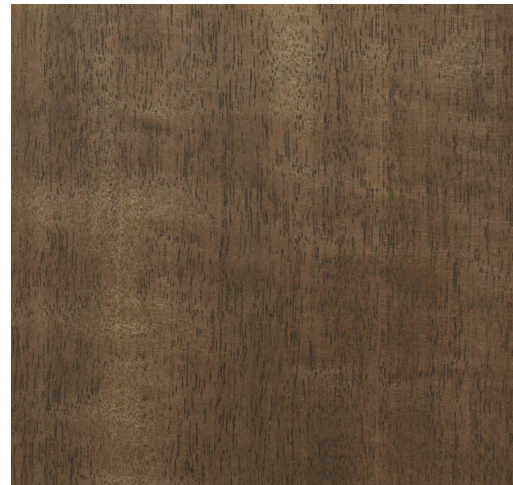

GREGORIUS | PINEO

ANIGRE

EXOTIC SERIES

Dolomite

Register at gregoriuspineo.com to view pricing for design professionals and learn more.

Montand Desk | Exotic Series: Bleached on Anigre