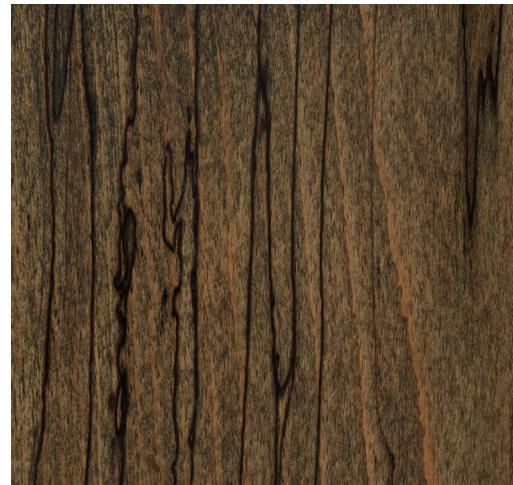

Our finish pairings with **Spalted Beech** complement its random patterns, dark lines, and faint pastel hues. Explicit on Bleached or more subdued on Mink, there's dramatic interest to be revealed.

The striking beauty of **Zebrawood** is a game-changer. Discover an enhancement of its natural state in Bleached or an earning of its stripes in darker tones.

With a natural state of luster, **Anigre** reflects sophistication. Its pattern has nuanced markings and the warmth of the wood invites light into any interior space.

GREGORIUS | PINEO

# SPALTED BEECH

EXOTIC SERIES

Bleached

Dolomite

Slate Grey

Basque

Mink

Register at [gregoriuspineo.com](https://gregoriuspineo.com) to view pricing for design professionals and learn more.