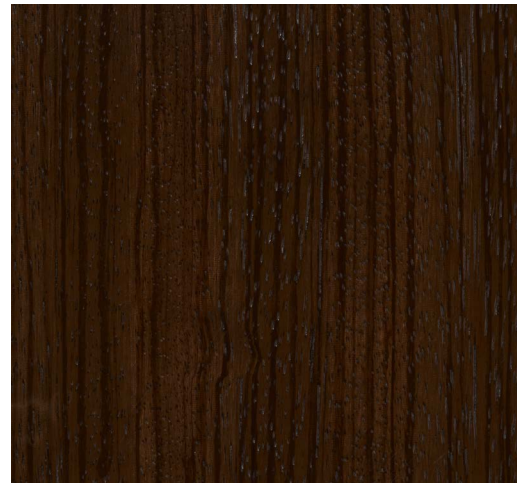

# ZEBRAWOOD

EXOTIC SERIES

Bleached

Dolomite

Slate Grey

Basque

Mink

Register at [gregoriuspineo.com](http://gregoriuspineo.com) to view pricing for design professionals and learn more.