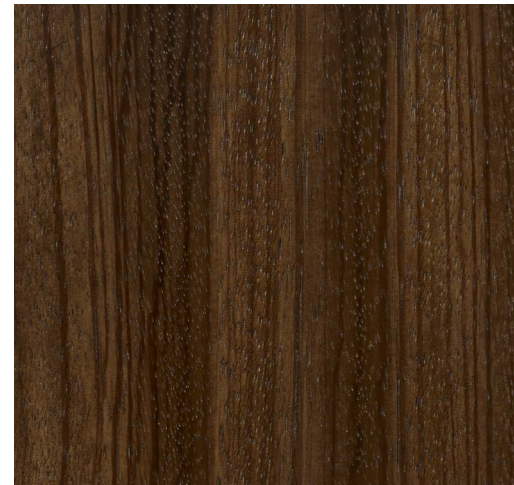

Our finish pairings with **Spalted Beech** complement its random patterns, dark lines, and faint pastel hues. Explicit on Bleached or more subdued on Mink, there's dramatic interest to be revealed.

The striking beauty of **Zebrawood** is a game-changer. Discover an enhancement of its natural state in Bleached or an earning of its stripes in darker tones.

# ZEBRAWOOD

EXOTIC SERIES

Bleached

Dolomite

Slate Grey

Basque

Mink

Register at [gregoriuspineo.com](http://gregoriuspineo.com) to view pricing for design professionals and learn more.