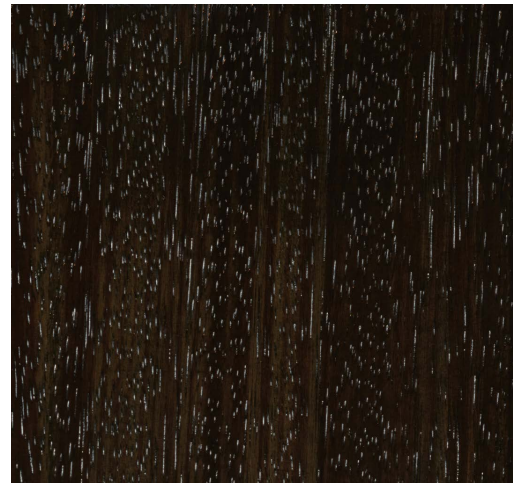

# ZEBRAWOOD

EXOTIC SERIES

Bleached

Dolomite

Slate Grey

Basque

Mink

Register at [gregoriuspineo.com](http://gregoriuspineo.com) to view pricing for design professionals and learn more.