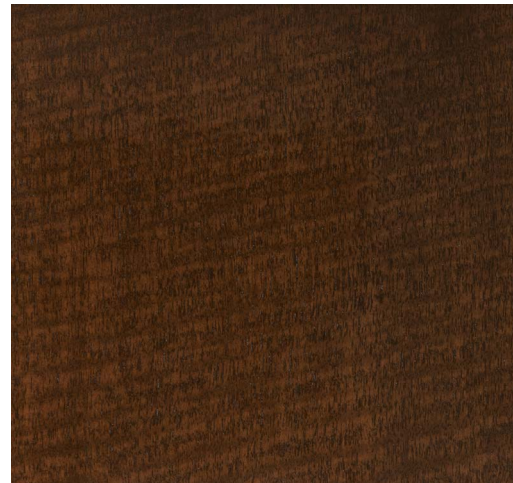

Our finish pairings with **Spalted Beech** complement its random patterns, dark lines, and faint pastel hues. Explicit on Bleached or more subdued on Mink, there's dramatic interest to be revealed.

The striking beauty of **Zebrawood** is a game-changer. Discover an enhancement of its natural state in Bleached or an earning of its stripes in darker tones.

## EXOTIC SERIES

Bleached

Dolomite

Slate Grey

Basque

Mink

Register at [gregoriuspineo.com](http://gregoriuspineo.com) to view pricing for design professionals and learn more.

Montand Desk | Exotic Series: Bleached on Anigre